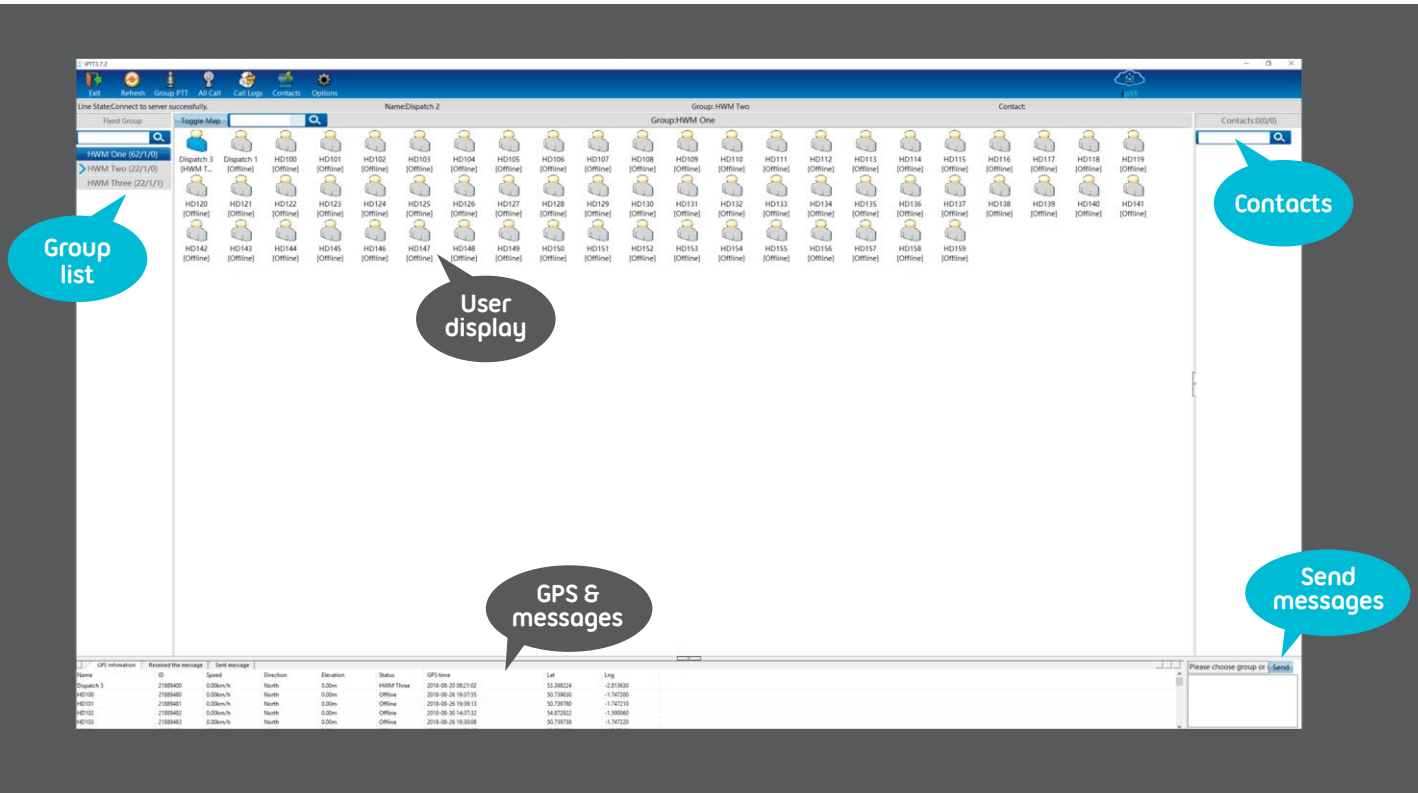

Smarter solutions for smarter business.

Push to Talk Over Cellular (POC)

iptt Dispatcher

Easy to use with a clear and intuitive user interface

Features & Benefits:

- Tracking - Live
- Tracking - Historical (Snail Trail)
- Infinite Number of Channels/Groups
- Up to 1,000 users per Channel/Group
- Dynamic Channels/Groups
- Monitor Several Channels/Groups
- Force Users into Groups
- Call Logs
- Private Calls
- Remote Stun
- Lone Worker
- Geofencing
- KML/KMZ waypoints and routes
- New features added continuously